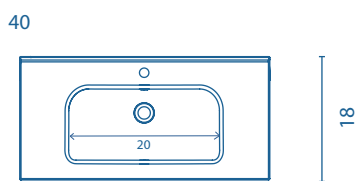

SLIM

WASHBASIN

Sink depth: 5 / Thickness: 1

Ceramic washbasin.