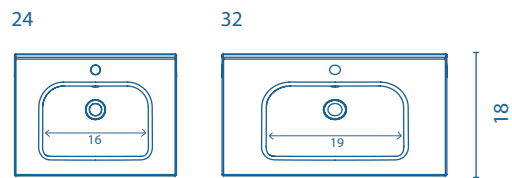

SLIM

WASHBASIN

Sink depth: 5 / Thickness: 1

Ceramic washbasin.