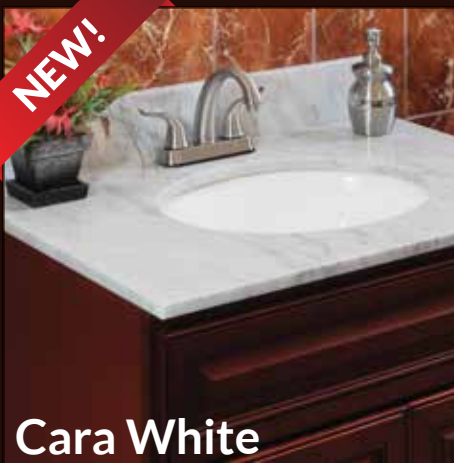

**LESS  
CARE**

**3/4" THICK  
NATURAL STONE**

Cara White 31" x 22"

# NATURAL STONE VANITY TOPS

**3/4" NATURAL STONE • POLISHED SURFACE • SINK INCLUDED**

**Cara White**

Absolute Black

Baltic Brown

Burlywood

Blue Butterfly

Wheat

Tan Brown

Available Sizes:

- 25" x 22"
- 31" x 22"
- 37" x 22"
- 43" x 22"
- 49" x 22"
- 61" x 22"  
(Double Bowl)

**4" Or 8" Pre-drilled  
Faucet Spread  
(Straight Only)**

- Natural granite and marble stone
- Granite and marble thickness: 3/4"
- Finished and polished front and sides
- Polished square edge profile
- 4" back splash included
- 4" or 8" straight spread pre-drilled faucet holes
- 14" x 17" centered pre-installed single white oval undermount ceramic sink
- Overflow integrated in ceramic sink
- 61" wide vanity tops come with 2 undermount sinks
- 15" off set to center from left to right, right to left (61" wide vanity tops)
- Side splash: 4" high (optional)
- Individually packed in styrofoam and carton box
- All sizes and colors are normally in stock