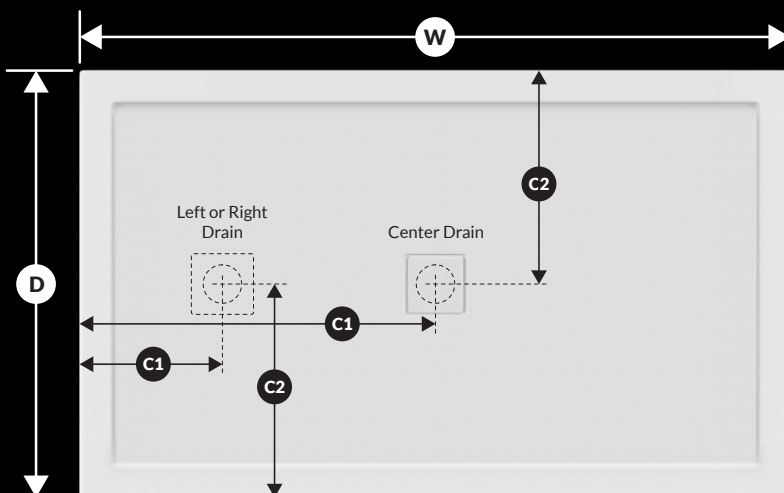

Alcove (Wall-To-Wall)

Single threshold installation with 3 tile flanges for shower door installation.

Wall Corner

Double threshold installation with 2 tile flanges for shower enclosure installation.

Wall Corner

Double threshold installation with 2 tile flanges for shower enclosure installation.

UNIVERSAL ♦ REVERSIBLE ♦ MODERN

ULTRA LOW PROFILE

- Glossy white acrylic shower base pan
- High quality scratch and stain resistant surface
- 2 3/4" ultra low profile entry threshold design
- Reinforced with fiberglass and resin for extra durability
- Slip-resistant texture inside tray for safe and comfortable showering
- Single threshold alcove wall to wall or double threshold wall corner universal and reversible installation
- Direct to stud installations with 1, 2 or 3 stud walls or freestanding installation without walls
- Included separate aluminum tiling flanges for EZ option of single or double threshold installation
- 3 1/4" standard drain opening for standard 2" compression drain
- Included white acrylic removable magnetic drain cover
- Magnetic drain cover can be easily removed for easy access cleaning
- Professional installation required
- Compression drain is not included

W	D	C1	C2	Drain Position
32" x 32"	16"	16"	Center	
36" x 36"	18"	18"	Center	
48" x 34"	24"	17"	Center	
48" x 34"	12"	17"	Left/Right	
48" x 36"	24"	18"	Center	
48" x 36"	12"	18"	Left/Right	
60" x 30"	30"	15"	Center	
60" x 30"	12"	15"	Left/Right	
60" x 32"	30"	16"	Center	
60" x 32"	12"	16"	Left/Right	
60" x 34"	30"	17"	Center	
60" x 34"	12"	17"	Right or Left	
60" x 36"	30"	18"	Center	
60" x 36"	12"	18"	Right or Left	

Edge to Drain Center