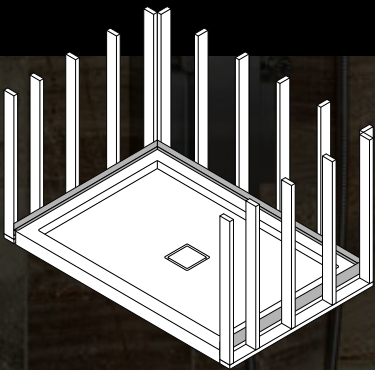

MODERN SHOWER BASE PANS

UNIVERSAL & REVERSIBLE INSTALLATION

Every model comes with 3 tile flanges for universal shower door or shower enclosure installation. Our shower base pans are also reversible for left or right side drain installation.

Alcove (Wall-To-Wall)

Single threshold installation with 3 tile flanges for shower door installation.

Wall Corner

Double threshold installation with 2 tile flanges for shower enclosure installation.

Wall Corner

Double threshold installation with 2 tile flanges for shower enclosure installation.

UNIVERSAL ♦ REVERSIBLE ♦ MODERN

ULTRA LOW PROFILE

- Glossy white acrylic shower base pan
- High quality scratch and stain resistant surface
- 2 3/4" ultra low profile entry threshold design
- Reinforced with fiberglass and resin for extra durability
- Slip-resistant texture inside tray for safe and comfortable showering
- Single threshold alcove wall to wall or double threshold wall corner universal and reversible installation
- Direct to stud installations with 1, 2 or 3 stud walls or freestanding installation without walls
- Included separate aluminum tiling flanges for EZ option of single or double threshold installation
- 3 1/4" standard drain opening for standard 2" compression drain
- Included white acrylic removable magnetic drain cover
- Magnetic drain cover can be easily removed for easy access cleaning
- Professional installation required
- Compression drain is not included

Edge to Drain Center