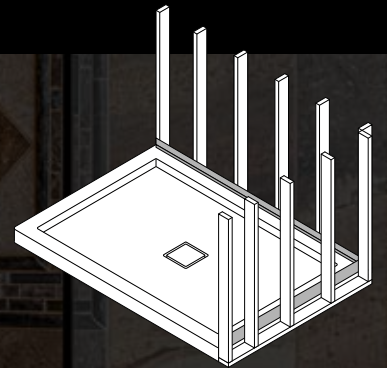

MODERN SHOWER BASE PANS

UNIVERSAL & REVERSIBLE INSTALLATION

Every model comes with 3 tile flanges for universal shower door or shower enclosure installation. Our shower base pans are also reversible for left or right side drain installation.

Alcove (Wall-To-Wall)

Single threshold installation with 3 tile flanges for shower door installation.

Wall Corner

Double threshold installation with 2 tile flanges for shower enclosure installation.

Wall Corner

Double threshold installation with 2 tile flanges for shower enclosure installation.

UNIVERSAL ♦ REVERSIBLE ♦ MODERN

ULTRA LOW PROFILE

- Glossy white acrylic shower base pan
- High quality scratch and stain resistant surface
- 2 3/4" ultra low profile entry threshold design
- Reinforced with fiberglass and resin for extra durability
- Slip-resistant texture inside tray for safe and comfortable showering
- Single threshold alcove wall to wall or double threshold wall corner universal and reversible installation
- Direct to stud installations with 1, 2 or 3 stud walls or freestanding installation without walls
- Included separate aluminum tiling flanges for EZ option of single or double threshold installation
- 3 1/4" standard drain opening for standard 2" compression drain
- Included white acrylic removable magnetic drain cover
- Magnetic drain cover can be easily removed for easy access cleaning
- Professional installation required
- Compression drain is not included

Edge to Drain Center