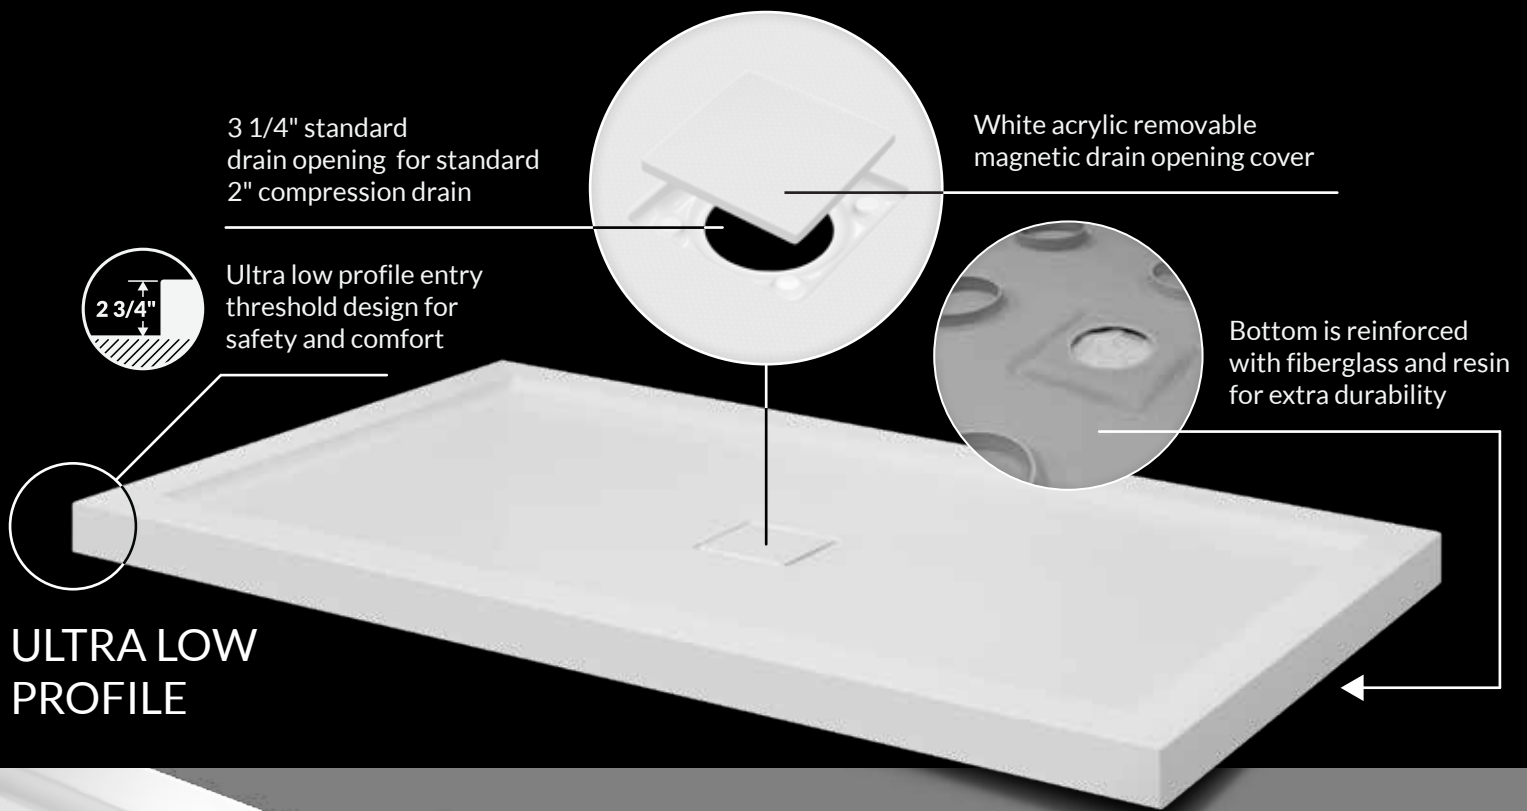

MODERN SHOWER BASE PANS

UNIVERSAL & REVERSIBLE INSTALLATION

Every model comes with 3 tile flanges for universal shower door or shower enclosure installation. Our shower base pans are also reversible for left or right side drain installation.

Alcove (Wall-To-Wall)

Single threshold installation with 3 tile flanges for shower door installation.

Wall Corner

Double threshold installation with 2 tile flanges for shower enclosure installation.

Wall Corner

Double threshold installation with 2 tile flanges for shower enclosure installation.

UNIVERSAL ♦ REVERSIBLE ♦ MODERN

ULTRA LOW PROFILE

- Glossy white acrylic shower base pan
- High quality scratch and stain resistant surface
- 2 3/4" ultra low profile entry threshold design
- Reinforced with fiberglass and resin for extra durability
- Slip-resistant texture inside tray for safe and comfortable showering
- Single threshold alcove wall to wall or double threshold wall corner universal and reversible installation
- Direct to stud installations with 1, 2 or 3 stud walls or freestanding installation without walls
- Included separate aluminum tiling flanges for EZ option of single or double threshold installation
- 3 1/4" standard drain opening for standard 2" compression drain
- Included white acrylic removable magnetic drain cover
- Magnetic drain cover can be easily removed for easy access cleaning
- Professional installation required
- Compression drain is not included

Edge to Drain Center