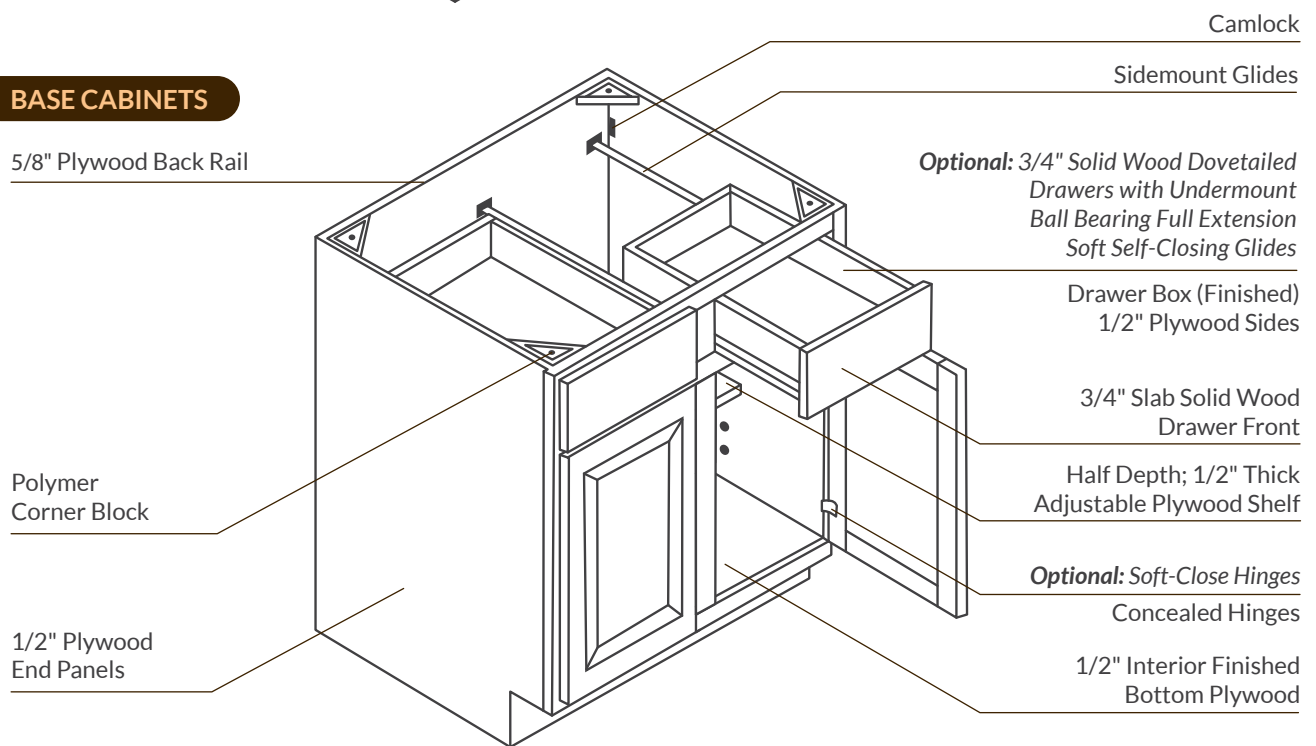

RICHMOND ALL WOOD KITCHEN

1/2" OVERLAY • ALL WOOD FRAME • PLYWOOD BOX

- Honey stained maple
- 1/2" overlay
- All wood construction
- Finished drawers with sidemount glides
- Plywood sides, tops, bottoms, and shelves

www.LessCare.com

RICHMOND COLLECTION

1/2" OVERLAY • ALL WOOD FRAME • PLYWOOD BOX

WALL CABINETS

BASE CABINETS

Disclaimer: Actual color and construction details may vary slightly from photos and illustrations used in the flyer.