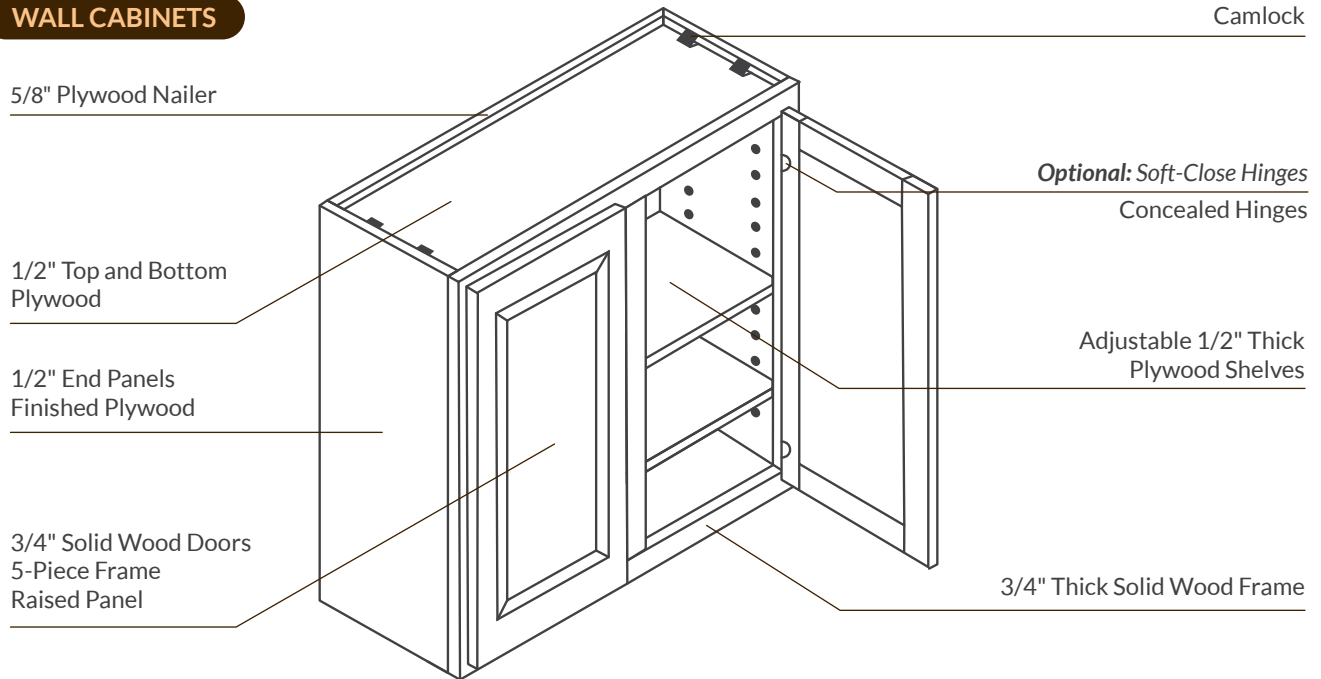

RICHMOND ALL WOOD KITCHEN

1/2" OVERLAY • ALL WOOD FRAME • PLYWOOD BOX

- Honey stained maple
- 1/2" overlay
- All wood construction
- Finished drawers with sidemount glides
- Plywood sides, tops, bottoms, and shelves

www.LessCare.com

RICHMOND COLLECTION

1/2" OVERLAY • ALL WOOD FRAME • PLYWOOD BOX

WALL CABINETS

BASE CABINETS

Disclaimer: Actual color and construction details may vary slightly from photos and illustrations used in the flyer.