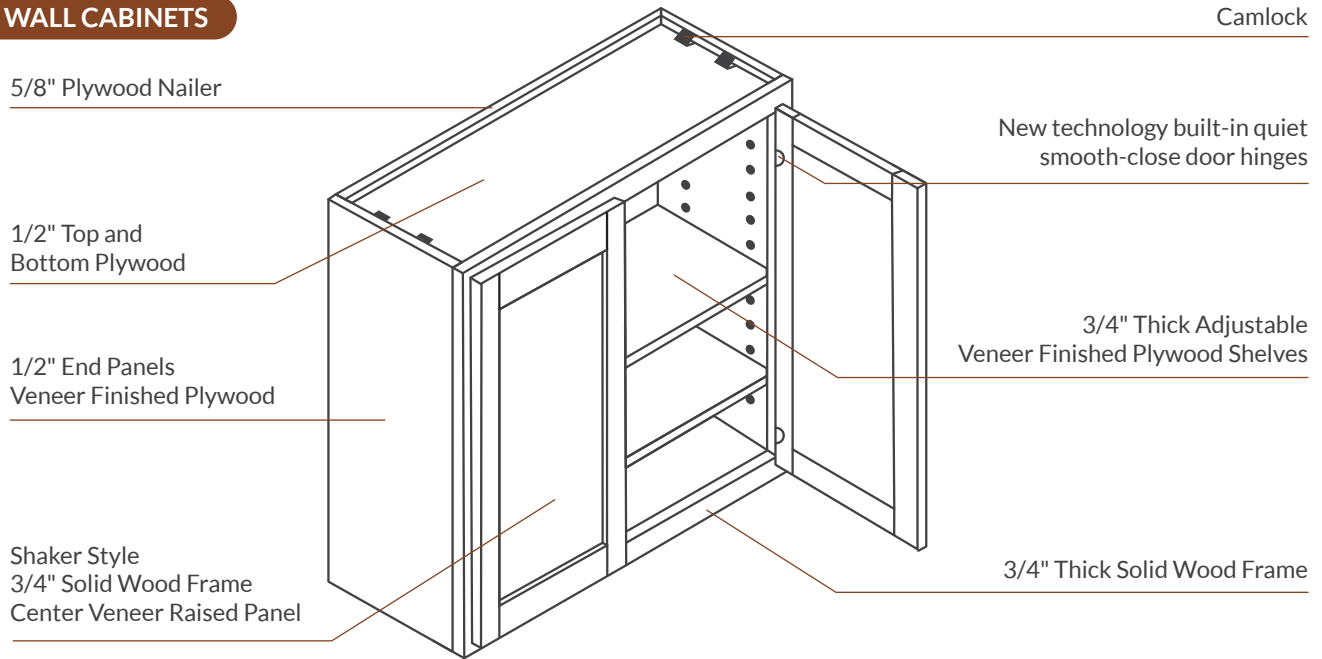

FULLY UPGRADED

www.LessCare.com

NEWPORT COLLECTION

FULLY UPGRADED

FULL OVERLAY • ALL WOOD FRAME • PLYWOOD BOX

WALL CABINETS

BASE CABINETS

Disclaimer: Actual color and construction details may vary slightly from photos and illustrations used in the flyer.