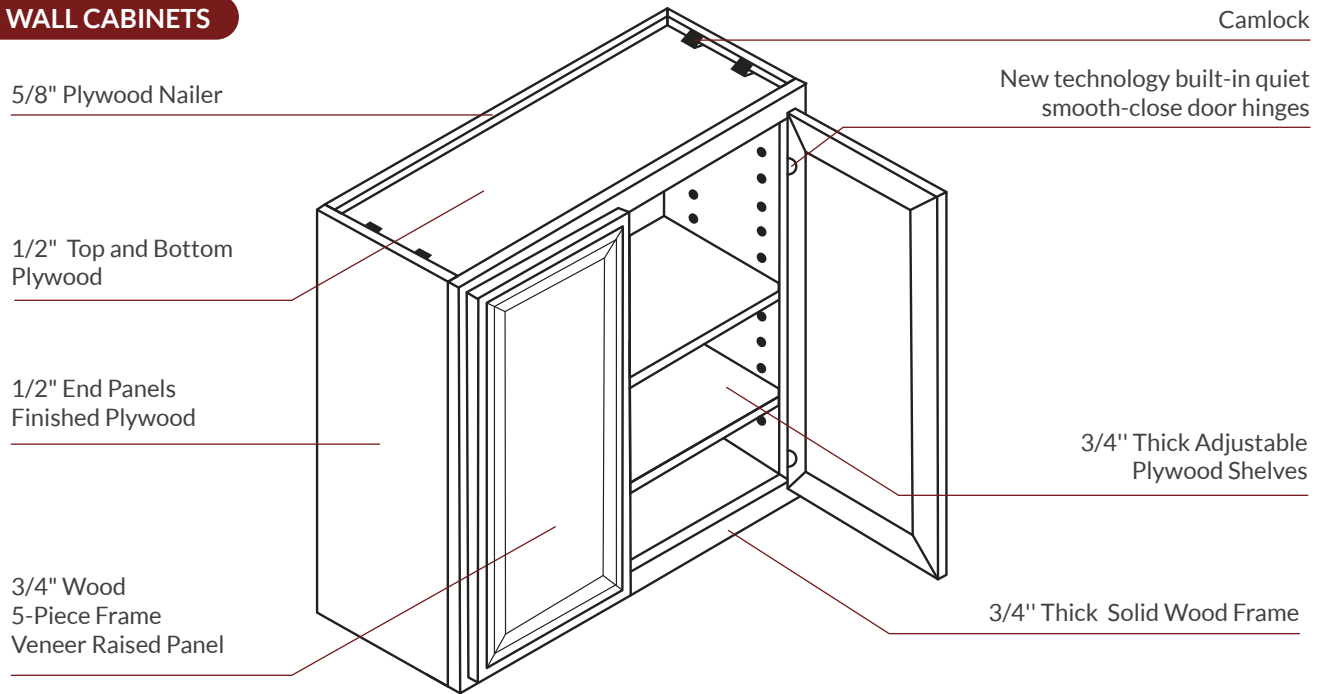

CHERRYVILLE COLLECTION

FULLY UPGRADED

FULL OVERLAY • ALL WOOD FRAME • PLYWOOD BOX

WALL CABINETS